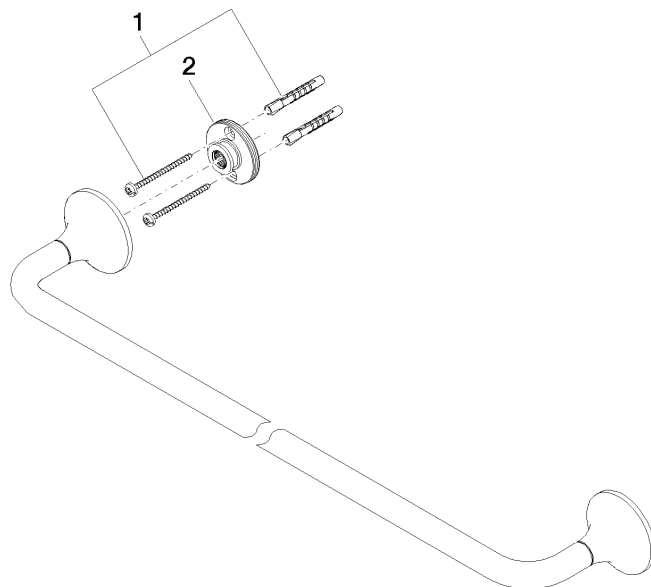

83 060 809

- gauge 600 mm
- width 660mm
- height 60 mm
- rosette Ø 60 mm
- 88mm projection

	Chrome	83 060 809-00
	Brushed Platinum	83 060 809-06
	Platinum	83 060 809-08
	Dark Chrome	83 060 809-19
	Brushed Durabronze (23kt Gold)	83 060 809-28
	Brushed Bronze	83 060 809-42
	Brushed Champagne (22kt Gold)	83 060 809-46
	Champagne (22kt Gold)	83 060 809-47
	Brushed Dark Platinum	83 060 809-99

83 060 809

mm [inches]

83 060 809

Parts for other finishes can be found here: Brushed Platinum

Spare parts list

No.	Item Number	Name	Quantity used	Delivery time
1	05 30 31 025 00 90	fixing set	1	2
2	90 17 20 759 00 90	disc	2	2